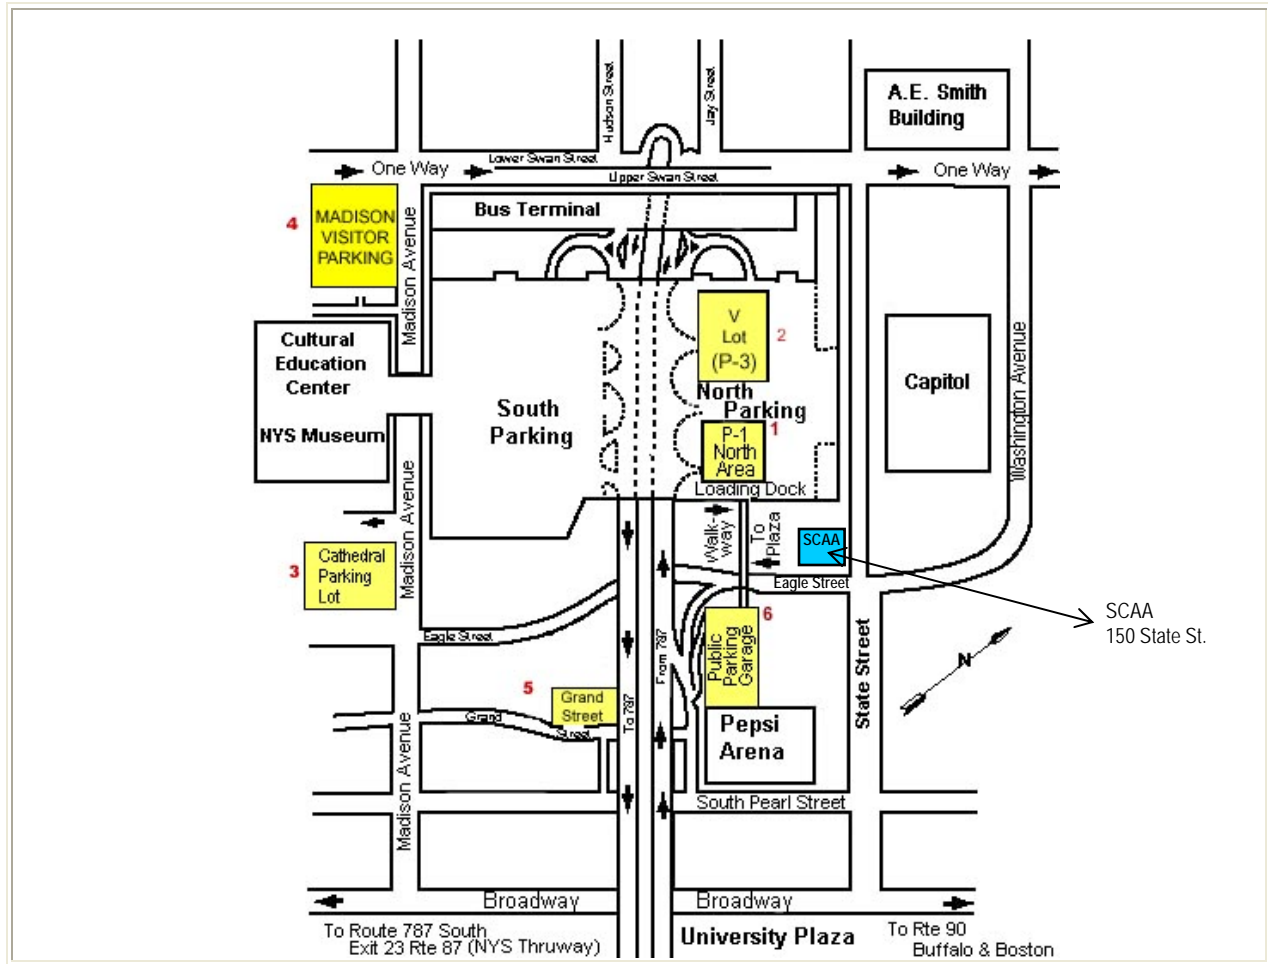

Governor Nelson A. Rockefeller Empire State Plaza Visitor Parking Facilities

State Owned Public Parking Facilities

1. V Lot (P-3 North Area) - Empire State Plaza Underground Parking Level 3
2. P-1 North Area - Empire State Plaza Underground Parking Level 1 (oversized vehicles (in excess of 6' 6"))
3. Cathedral Parking Lot - Madison Avenue east of Cultural Education Center
4. Madison Visitor Lot - Madison Avenue west of Cultural Education Center
5. Grand Street Surface Lot - Grand Street, northeast side of ESP East Parking Garage

Privately Owned Public Parking Facilities

6. Pepsi Arena Parking Garage - Access from South Pearl Street ramp to Empire State Plaza